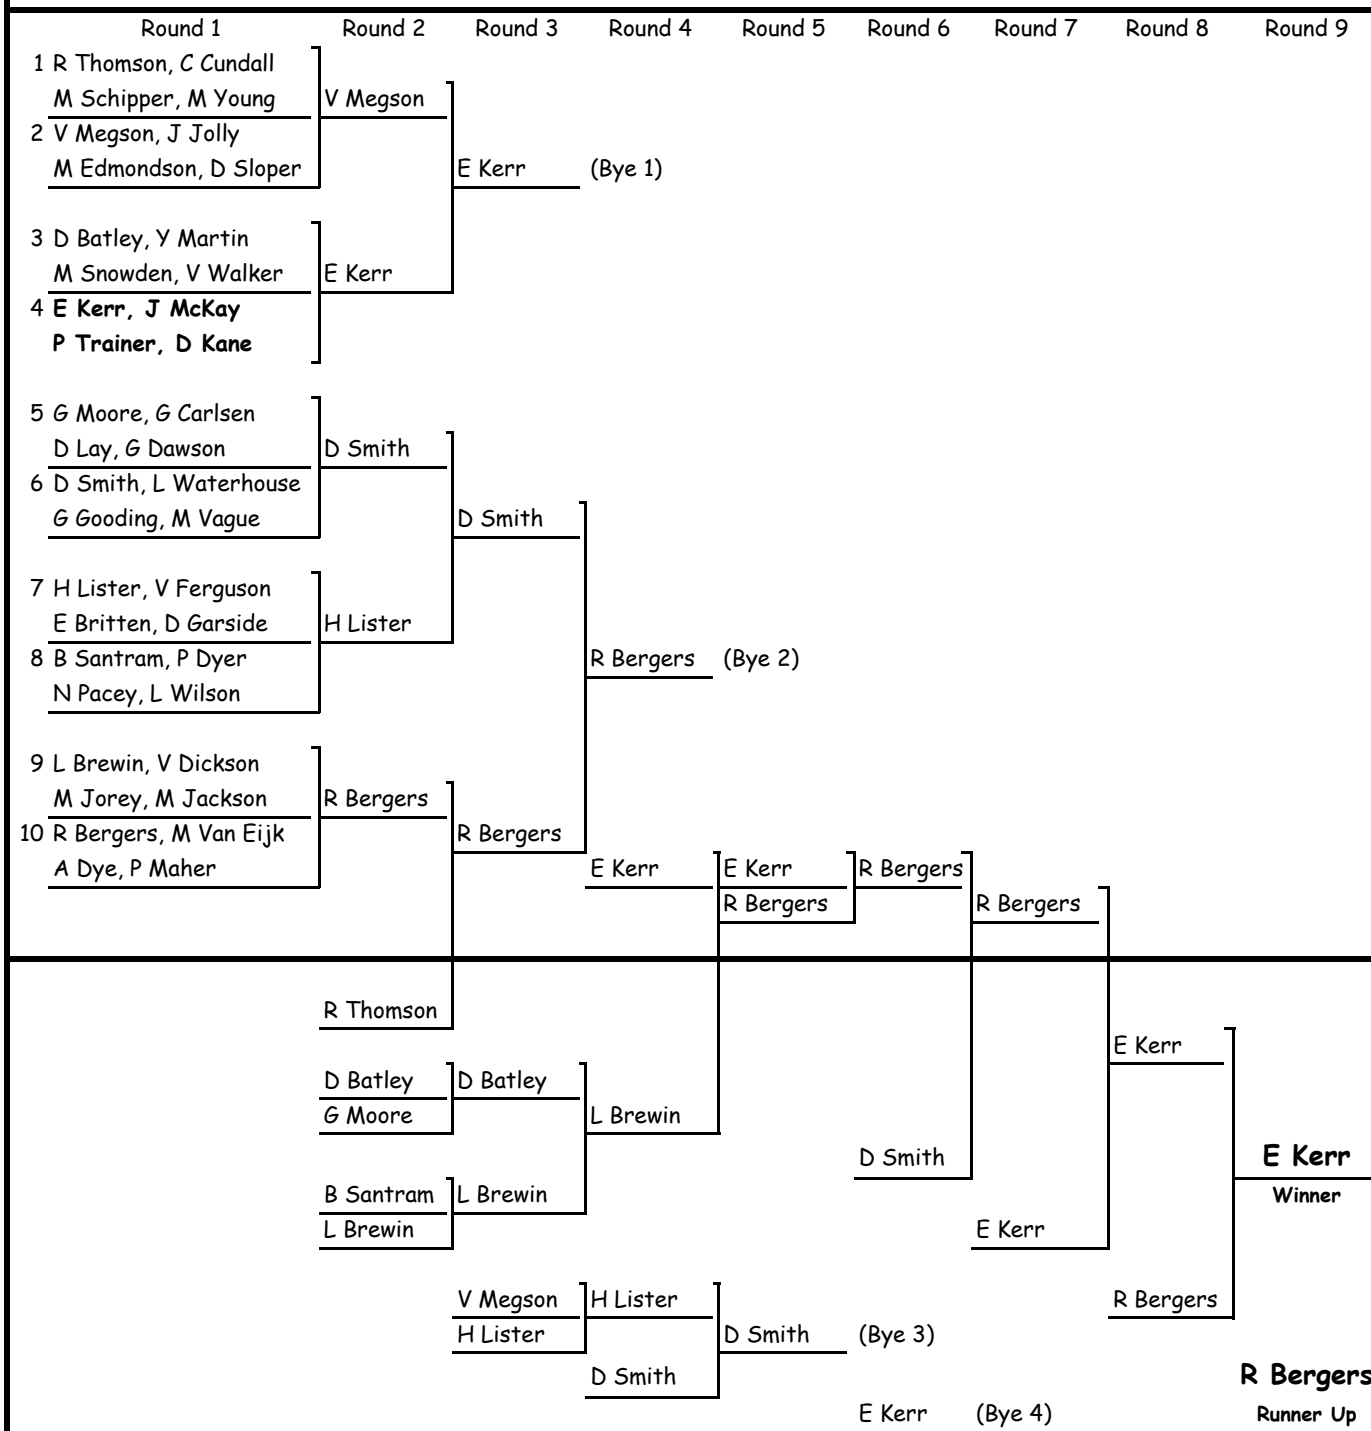

BLOCKHOUSE BAY WOMEN'S GRADED FOURS 2010 - 11

DATES TO BE PLAYED

21nd September
28nd September
5th October
14th October

CONDITIONS OF PLAY

2 Life System
15 Ends
No time Limit
9.00am Start

BYES

- 1 E Kerr
- 2 R Bergers
- 3 D Smith
- 4 E Kerr